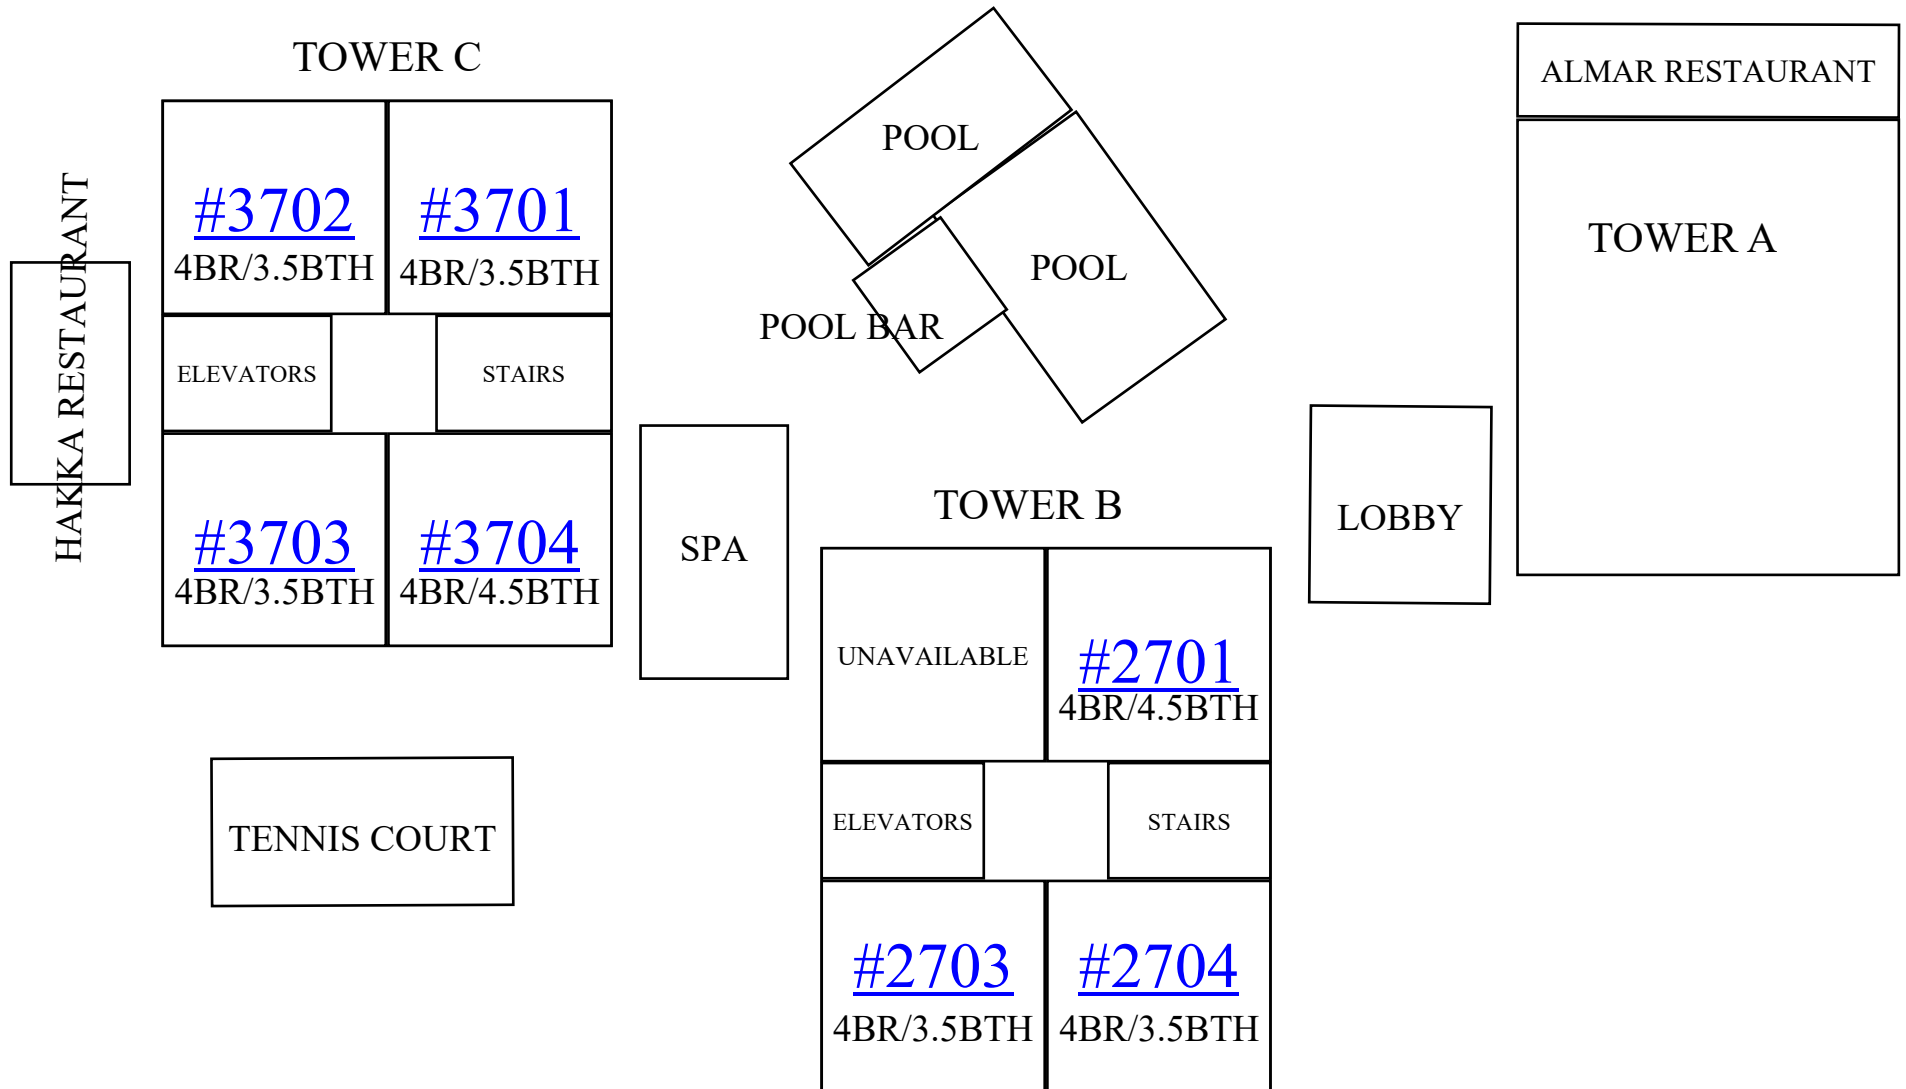

OCEAN
BEACH

GENERAL RESORT LAY OUT BELOW.

UNITS #3701, #3702, #3703 & #3704 ARE LOCATED IN THE SAME TOWER, ALSO SAME FLOOR 7
UNITS #2701, #2703 & #2704 ARE LOCATED ON THE SAME TOWER, SAME FLOOR 7.

IMPORTANT NOTES: [PENTHOUSE #2000](#) PRIVATE ELEVATOR (FRONT DOOR) IS LOCATED ON FLOOR 7 TOWER B.
THIS 2BR/BTH AMAZING UNIT WITH 2 PRIVATE POOLS CAN EASILY BE TEAMED WITH A 4BR ON THE SAME FLOOR.
[#2102](#) IS A 2BR/2BTH GORGEOUS UNIT THAT FACES THE OCEAN ON FLOOR 2, TOWER B.
[PENTHOUSE #3000](#) HAS STELLAR VIEWS! IT IS LOCATED IN TOWER C. YOU GO UP 3 FLIGHTS OF STAIRS FROM FLOOR 7. NO NEIGHBORS!