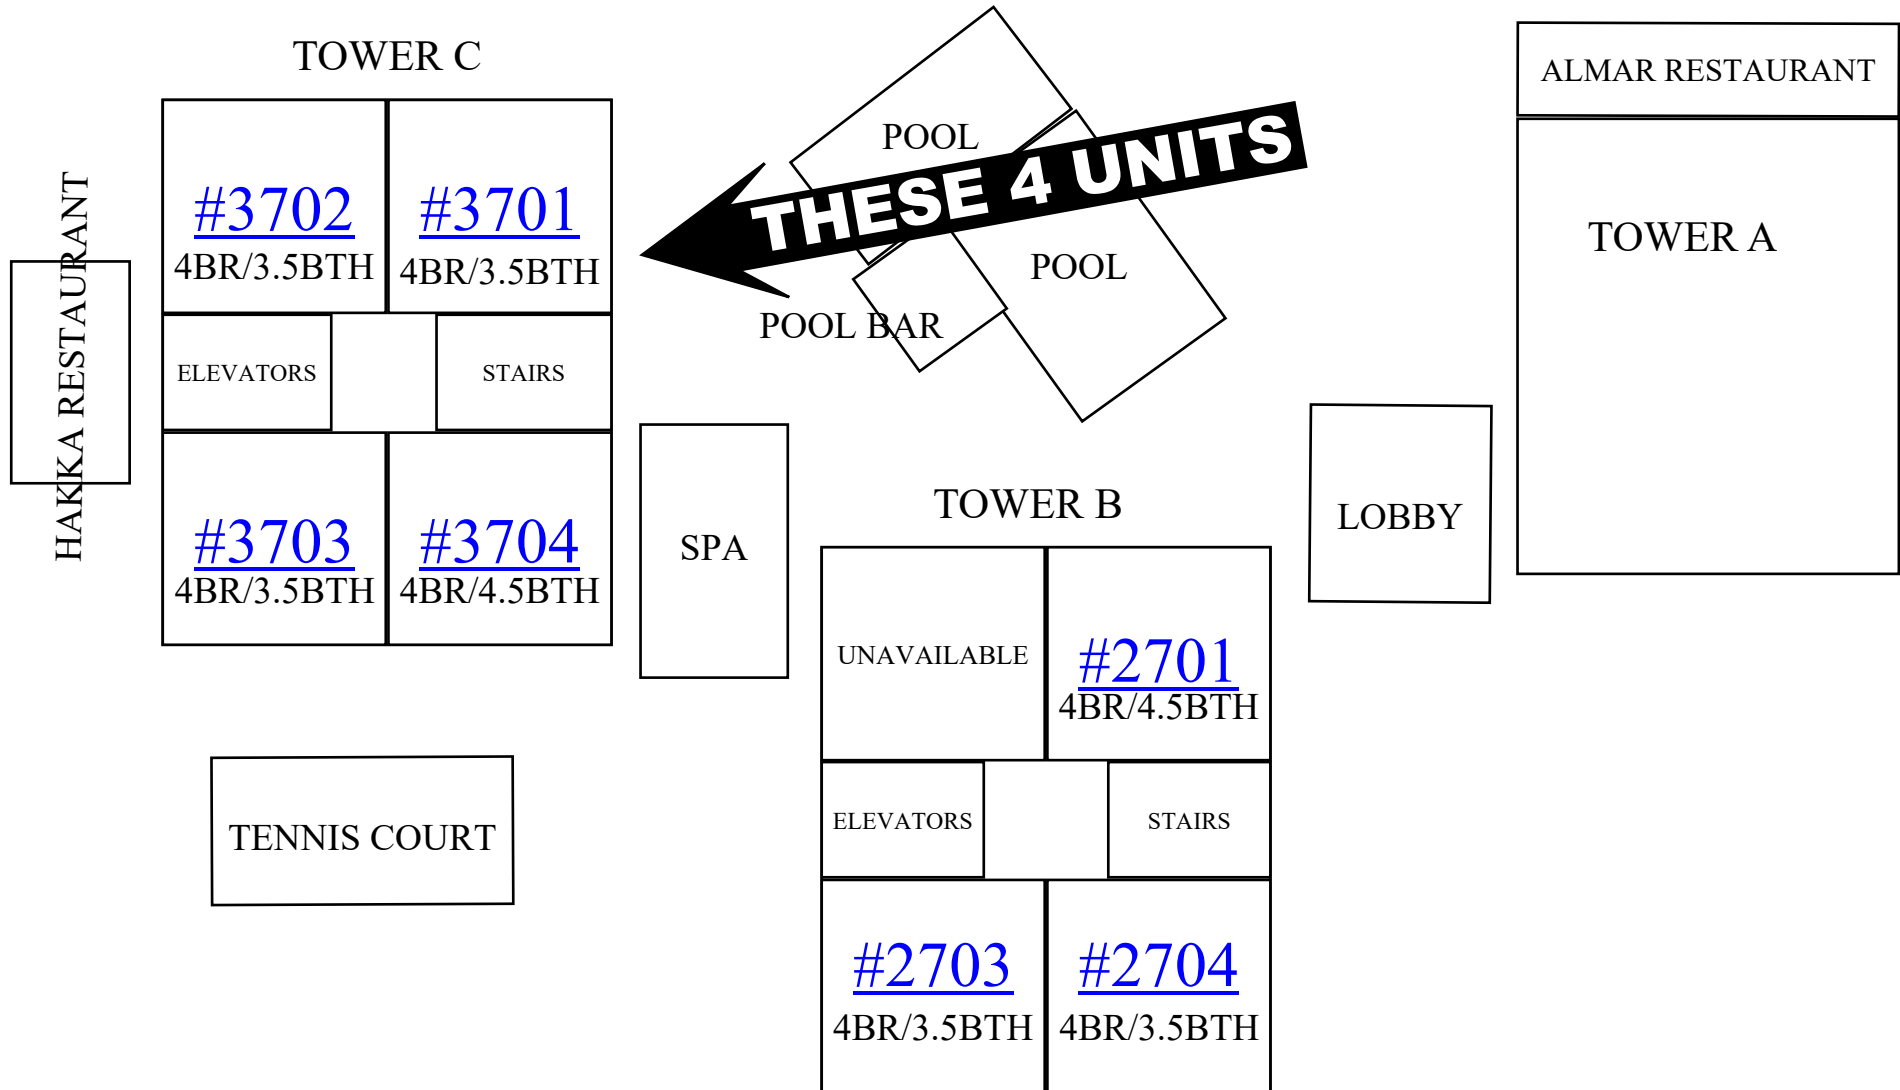

OCEAN

BEACH

GENERAL RESORT LAY OUT BELOW.

UNITS #3701, #3702, #3703 & #3704 ARE LOCATED ON THE SAME FLOOR, PENTHOUSE LEVEL 7

UNITS #2701, #2703 & #2704 ARE LOCATED ON THE SAME FLOOR, PENTHOUSE LEVEL 7

IMPORTANT NOTES: [PENTHOUSE #2000](#) PRIVATE ELEVATOR (FRONT DOOR) IS LOCATED ON FLOOR 7 TOWER B.

THIS 2BR/BTH AMAZING UNIT WITH 2 PRIVATE POOLS CAN EASILY BE TEAMED WITH A 4BR ON THE SAME FLOOR.

[#2102](#) IS A 2BR/2BTH GORGEOUS UNIT THAT FACES THE OCEAN ON FLOOR 2, TOWER B.

[PENTHOUSE #3000](#) HAS STELLAR VIEWS! IT IS LOCATED IN TOWER C. YOU GO UP 3 FLIGHTS OF STAIRS FROM FLOOR 7. NO NEIGHBORS!